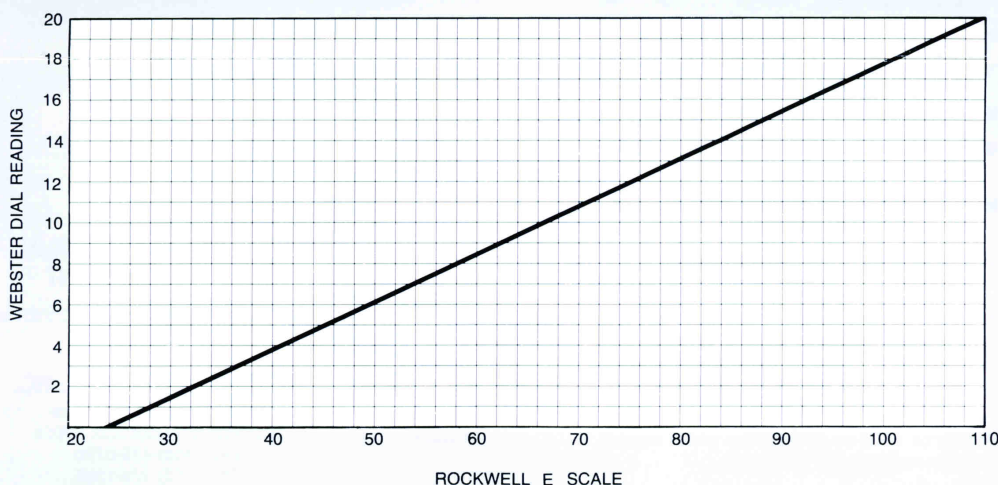

HARDNESS CONVERSION FOR ALUMINUM ALLOYS MODEL B

香港科學儀器社有限公司
Che Scientific Co. (Hong Kong) Ltd.

Hong Kong Head office:

Unit D, 18/F, Roxy Industrial Centre, 58-66 Tai Lin Pai Road, Kwai Chung, Hong Kong

TEL: (852) 2481 1323 FAX: (852) 2418 1302

E-mail: sales@chescientific.com Website: www.chescientific.com

浙江科通儀器有限公司
Zhejiang Fortune Scientific Co. Ltd.

TEL: (86 571) 8729 7500 FAX: (86 571) 8729 7511

E-mail: sales@fortunescientific.com.cn

Website: www.fortunescientific.com.cn

Guangzhou Branch:

TEL: (86 20) 8130 7388 FAX: (86 20) 8108 4925

E-mail: guangzhou@fortunescientific.com.cn